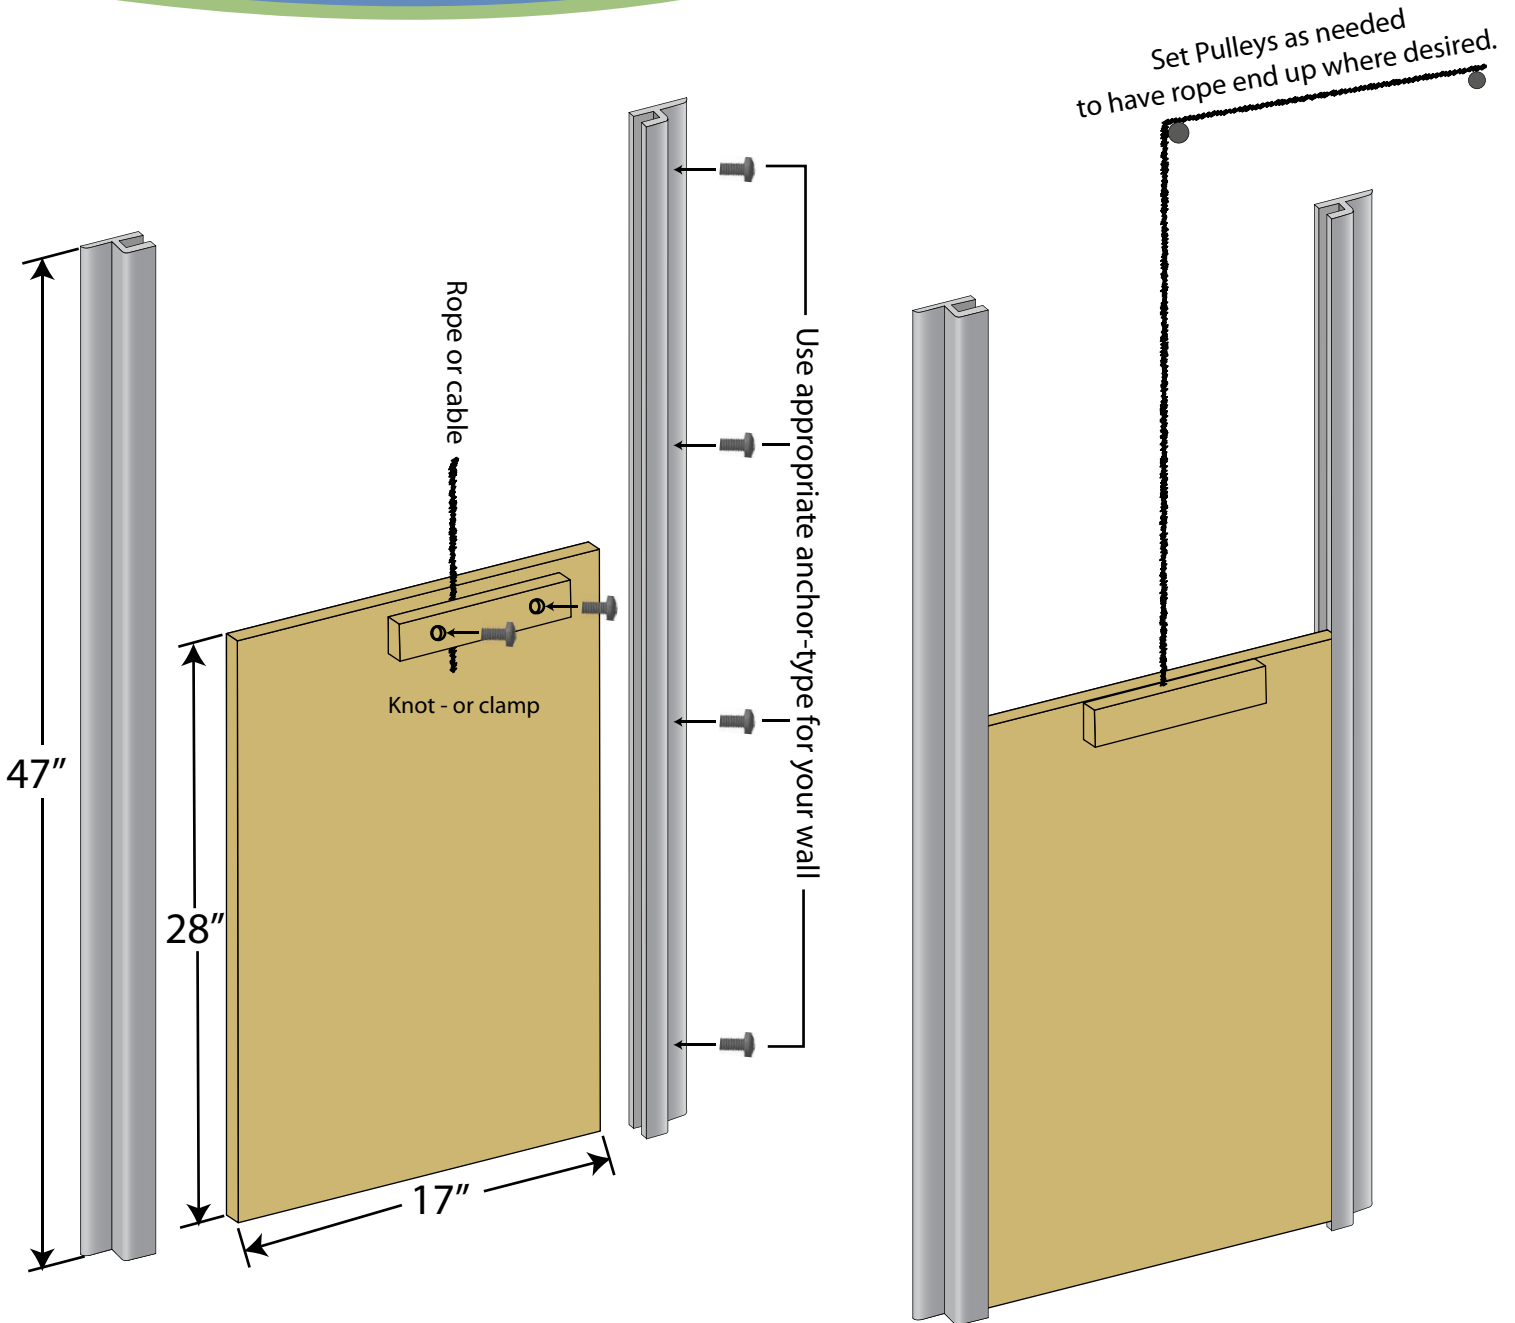

GATOR KENNELS

Custom Animal Enclosures

Transfer Gate Layout

Recommended opening size: up to 15½" wide x 27" tall